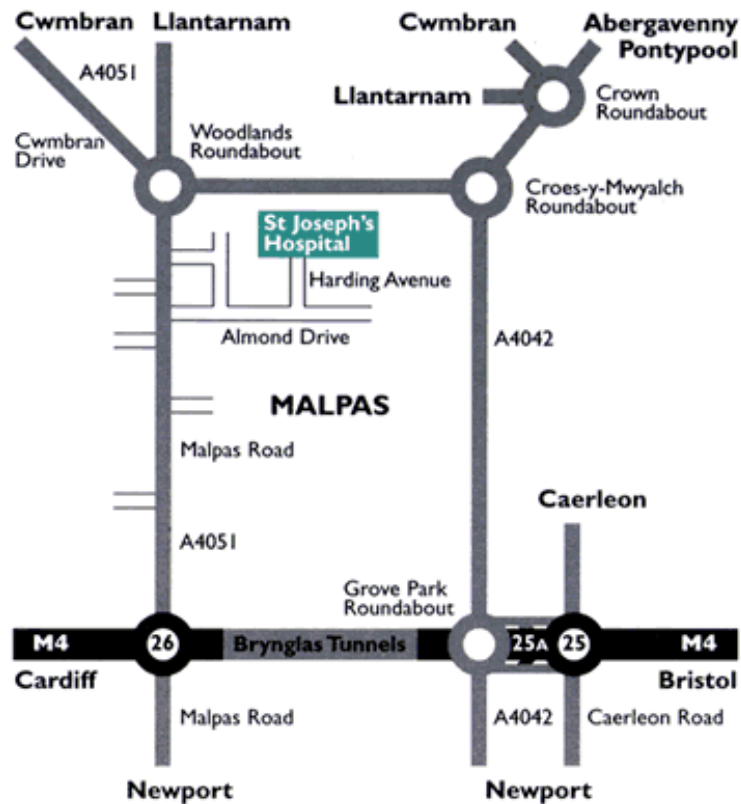

THE INDEPENDENT GENERAL PRACTICE

(St Joseph's Hospital Junction 26 M4)

Local area map

St Joseph's Hospital Via Road :

St Joseph's Hospital is just off Junction 26 of the M4 Motorway. After leaving the motorway head North on Malpas Road for 2 miles. Before a petrol station turn right onto Almond Drive. Once on Almond Drive follow the road for 300 meters before turning left, just after the school, onto Harding Avenue. St Joseph's is now on your right.

St Joseph's Hospital Via Rail

Newport (South Wales) Central Railway station offers a high-speed rail link between Newport, Swansea, Cardiff and London. Newport Station is just over an hour away from London Paddington, and one hour thirty minutes away from Swansea. The rail station is in the centre of Newport, your transfer to St Joseph's can be via public bus or taxi. A reputable taxi company operates a rank outside the station.

St Joseph's Hospital Via Bus

St Joseph's is on the Malpas bus route, operated by Newport Transport, there are regular buses to and from Malpas with a bus stop a short stroll away from the hospital. Departures and timetable information is available from Newport Central Bus Station.

St Joseph's Hospital, Harding Avenue, Malpas, Newport. NP20 6ZE
Tel: 03456 252 252

If you have any problems finding us after 5:30pm please call 02920 547219